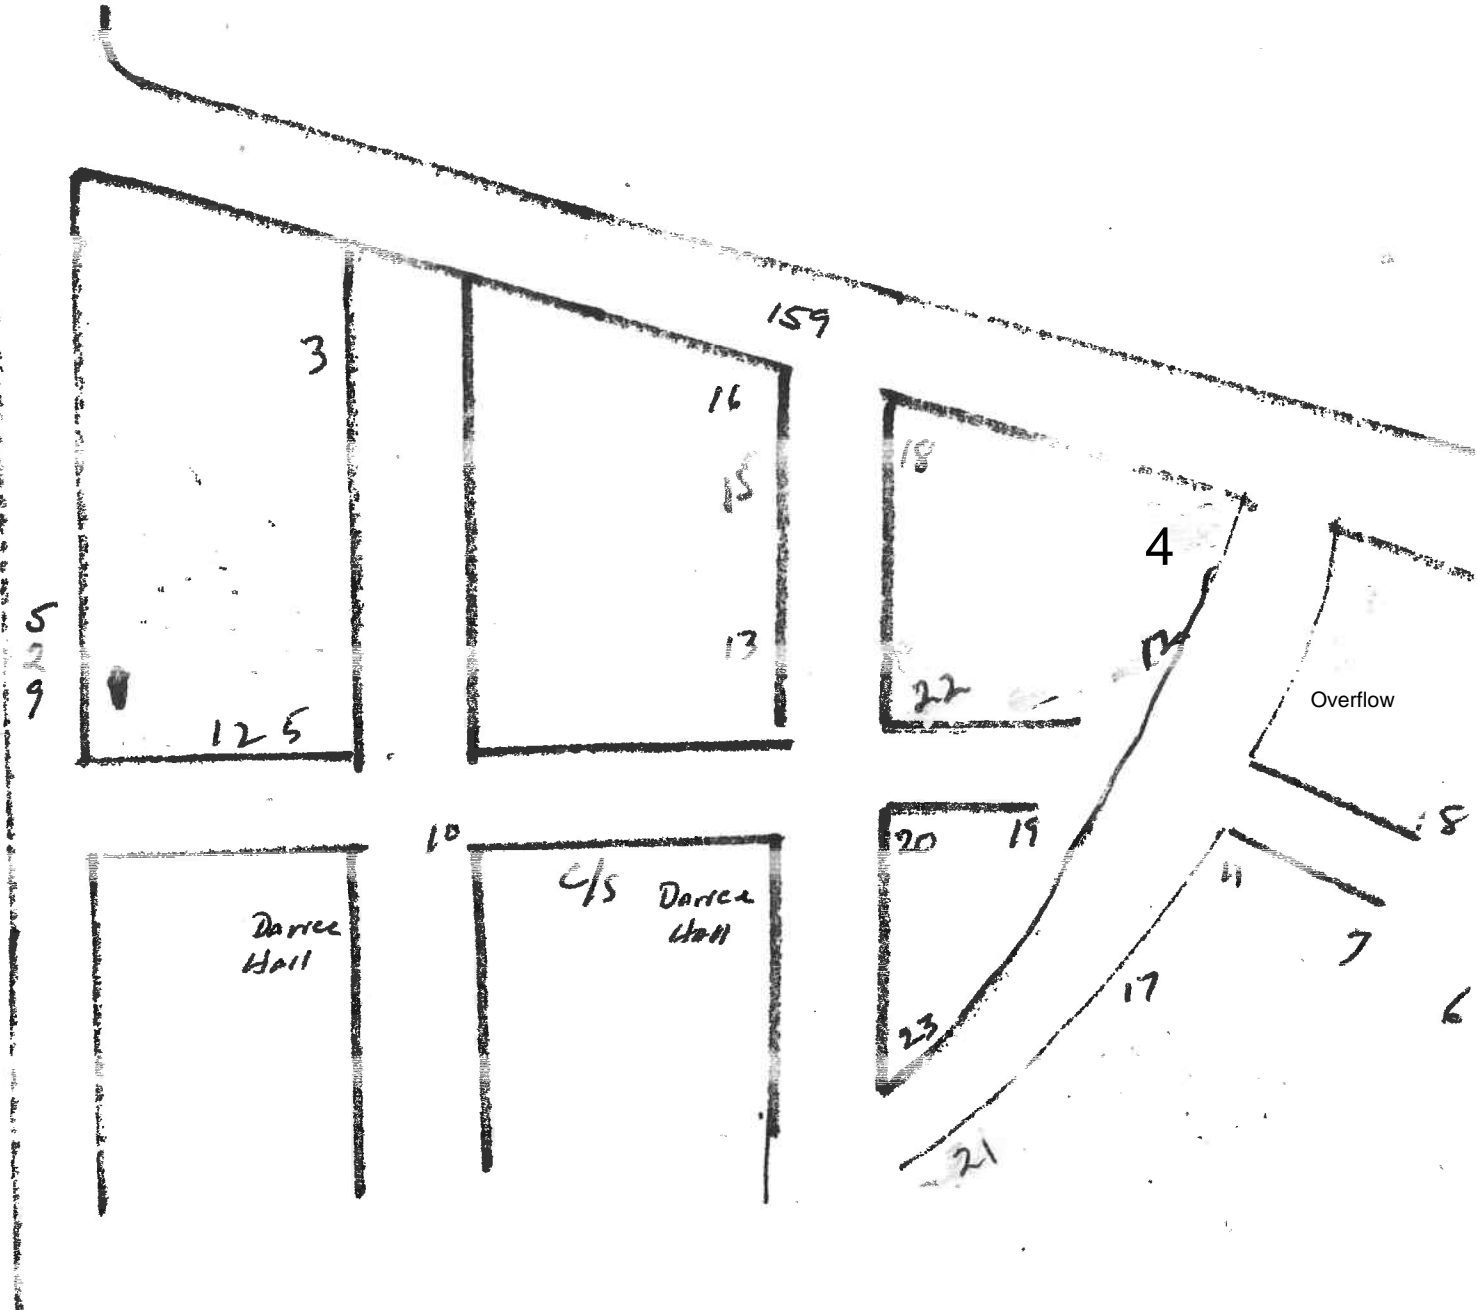

2020 Salt Grass Trail
Campsite Maps

Gate

1943

FRIDAY - SATURDAY
Wittenburgs PASTURE

SUNDAY
 Bellville
 Austin County
 Fairgrounds

↑ Ballville

359

To W.C. →

529

Tuesday
All Camp Vehicles will use
362 Entrance DO NOT USE
Miller Farms Drive 077 529

Miller Farms

Gate In

~~NO 500 vehicles~~

Cell Tower

3
13

2-17

Wilson Rd ↑

← Brookshire

Gate OUT

362 Wailer →

529

↓ To Hoosier

2018

MORTON RANCH Road

40'

Valley Lodge
Trail Ride

150' x 21

2' 6' 10' 18' 22'

Thursday
Harris County Fairground