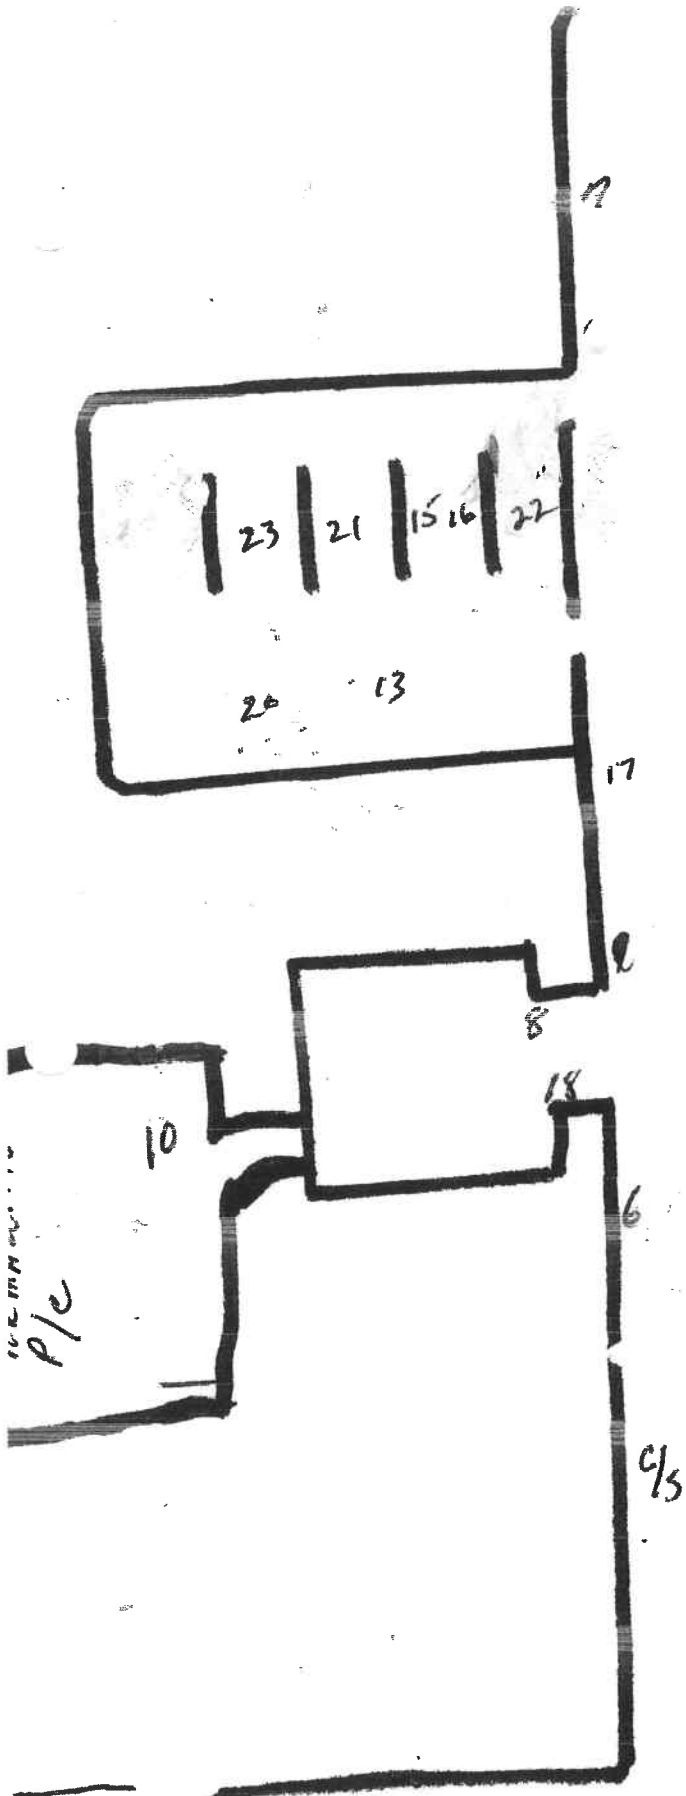

Wilson Rd ↑

← Brookshire

Gate OUT

362 Wailer →

529

↓ To Hoosier

2018

MORTON RANCH Road

40'

Valley Lodge
Trail Ride

150' x 21

2' 6' 10' 18' 22'

Thursday
Harris County Fairground