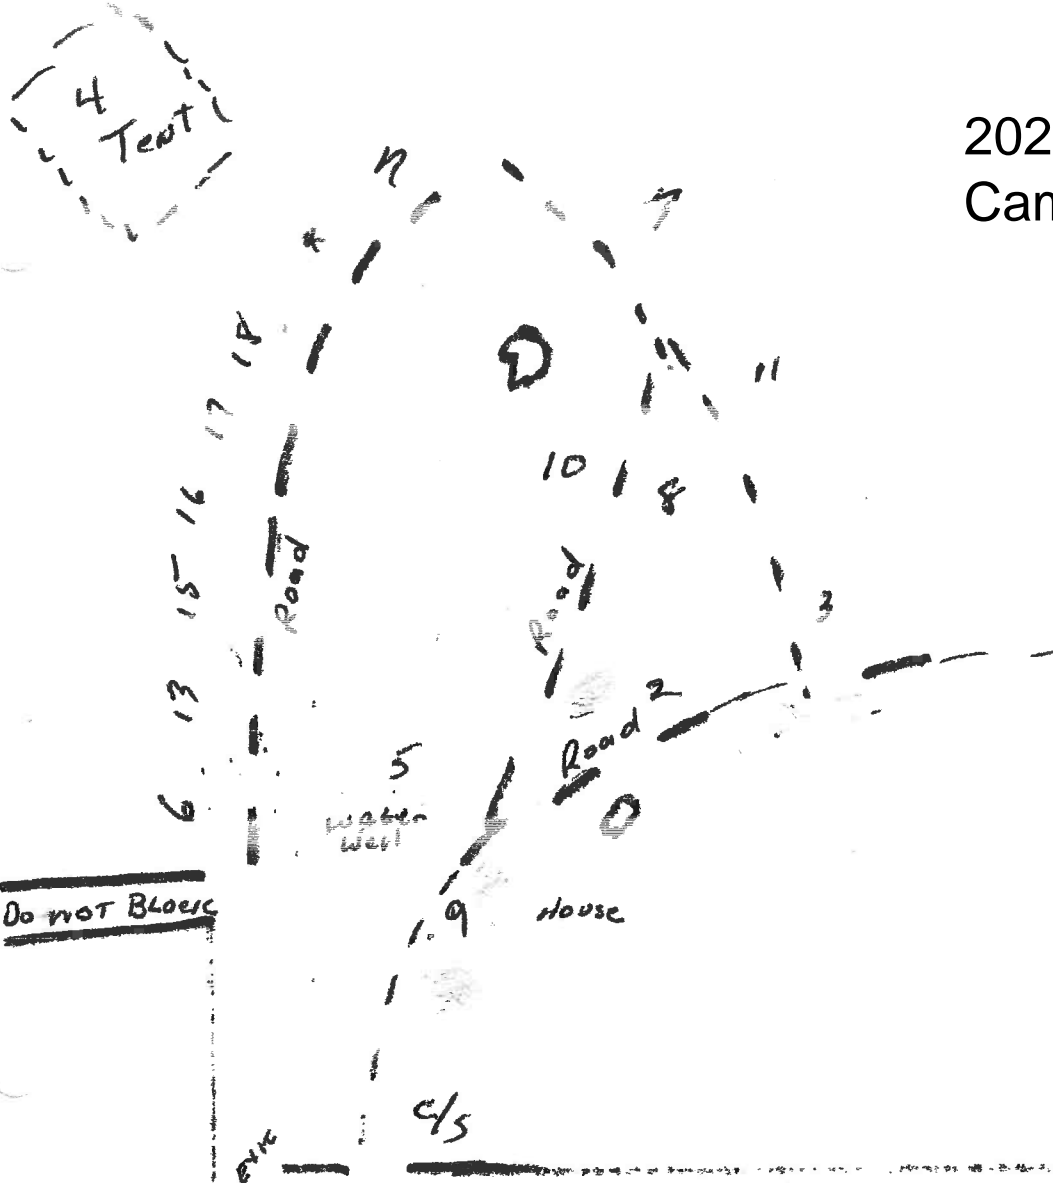

2020 Salt Grass Trail
Campsite Maps

Gate

1943

FRIDAY - SATURDAY
Wittenburgs PASTURE

SUNDAY
 Bellville
 Austin County
 Fairgrounds

↑ Ballville

359

To W.C. →

529

Tuesday
All Camp Vehicles will use
362 Entrance DO NOT USE
Miller Farms Drive 077 529

Miller Farms

Gate In

~~NO 500 vehicles~~

Cell Tower

3
13

2-17

Wilson Rd ↑

← Brookshire

Gate OUT

362 Wailer →

529

↓ To Hoosier

2018

MORTON RANCH Road

40'

Valley Lodge
Trail Ride

150' x 21

2' 6' 10' 18' 22'

Thursday
Harris County Fairground